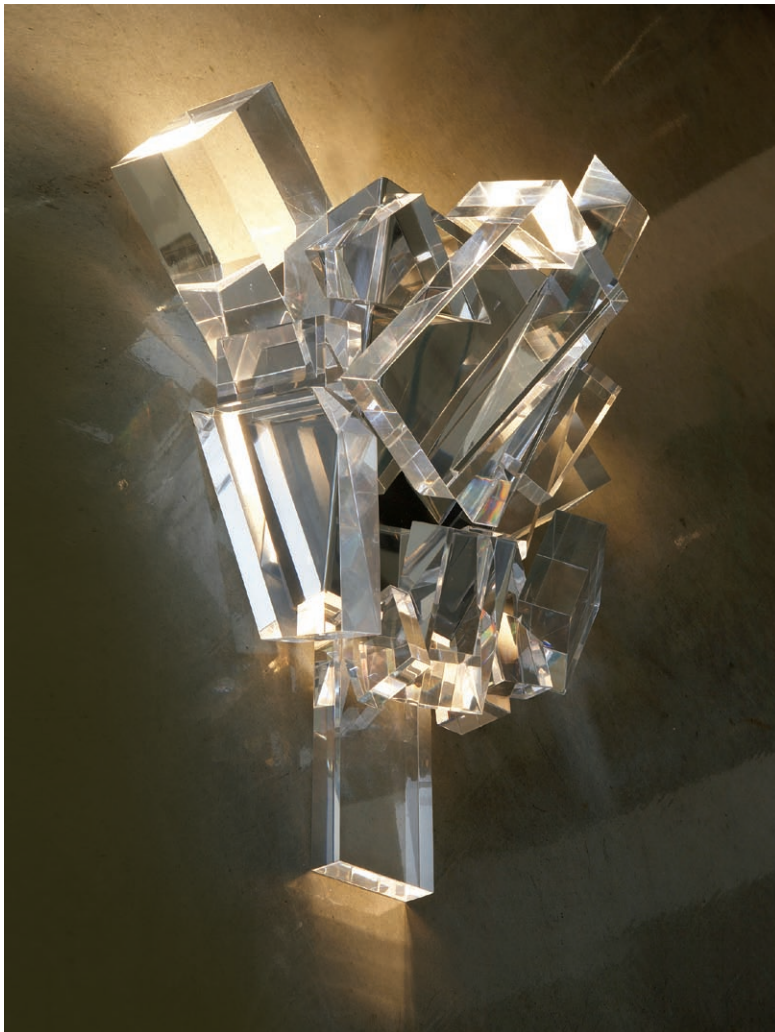

## insider trading

What's new in the showrooms—fabrics, furnishings, and fabulous finds

4 Sold only in pairs,  
the Ice Crystal sconce by William Haines Designs is a  
signed-and-numbered reproduction of one of the Holly-  
wood decorator's creations—it is 20" h. x 18" w. x 9.5" d.  
Call 310-289-0280; [williamhaines.com](http://williamhaines.com).